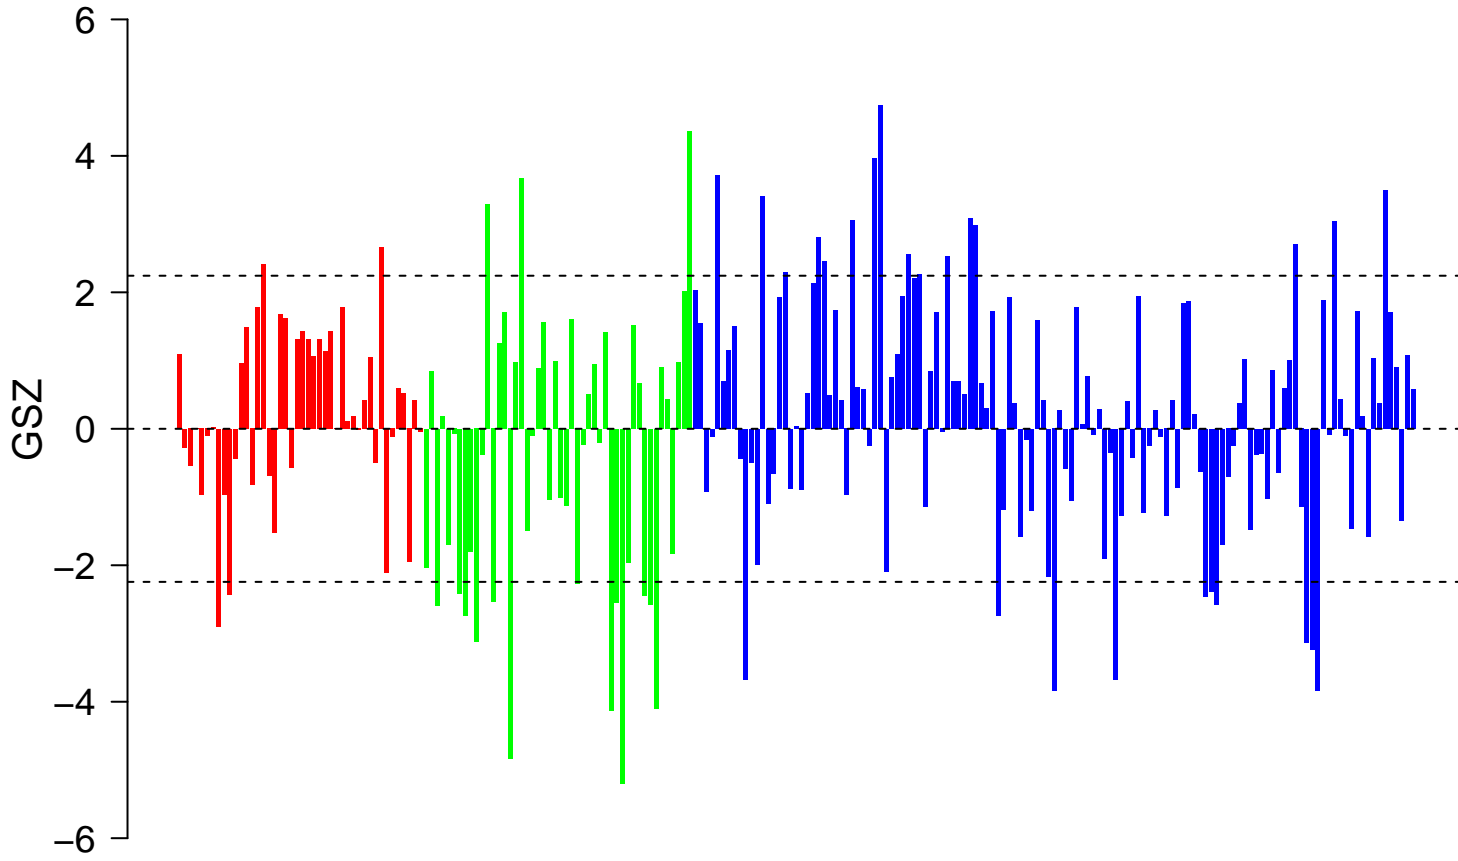

# ZHU\_CMV\_24\_HR\_UP

# ZHU\_CMV\_24\_HR\_UP

■ on  
■ -  
□ off